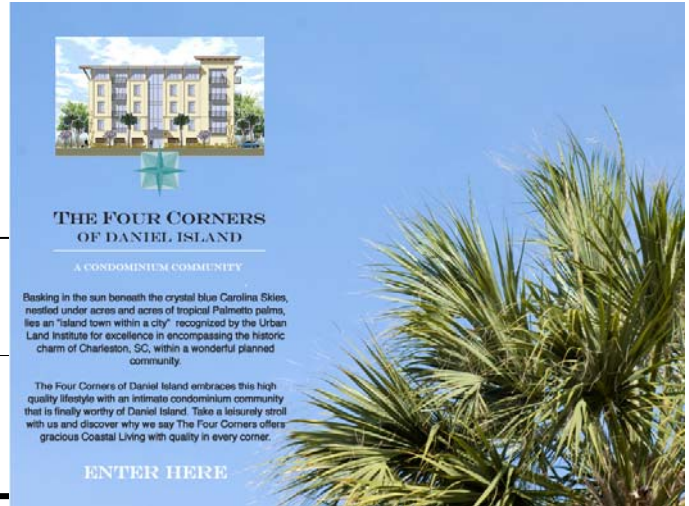

CampCreative & COMPANY

Ad Copy

Project: Four Corners Condos
Splash Page

Specifications:
Website HTML

Copy:

Art:

- *Inset photos of condo rendering and logo*
- *Background photo, full frame, of palm tree photo as taken by local photographer.*

Copy:

Basking in the sun beneath the crystal blue Carolina Skies, nestled under acres and acres of tropical Palmetto palms, lies an "island town within a city" recognized by the Urban Land Institute for its excellence in encompassing the historic charm of Charleston, SC, within a wonderful planned community.

The Four Corners of Daniel Island embraces this high-quality lifestyle with an intimate condominium community that is worthy of Daniel Island. Take a leisurely stroll with us and discover why we say The Four Corners offers gracious Coastal Living with quality in every corner.